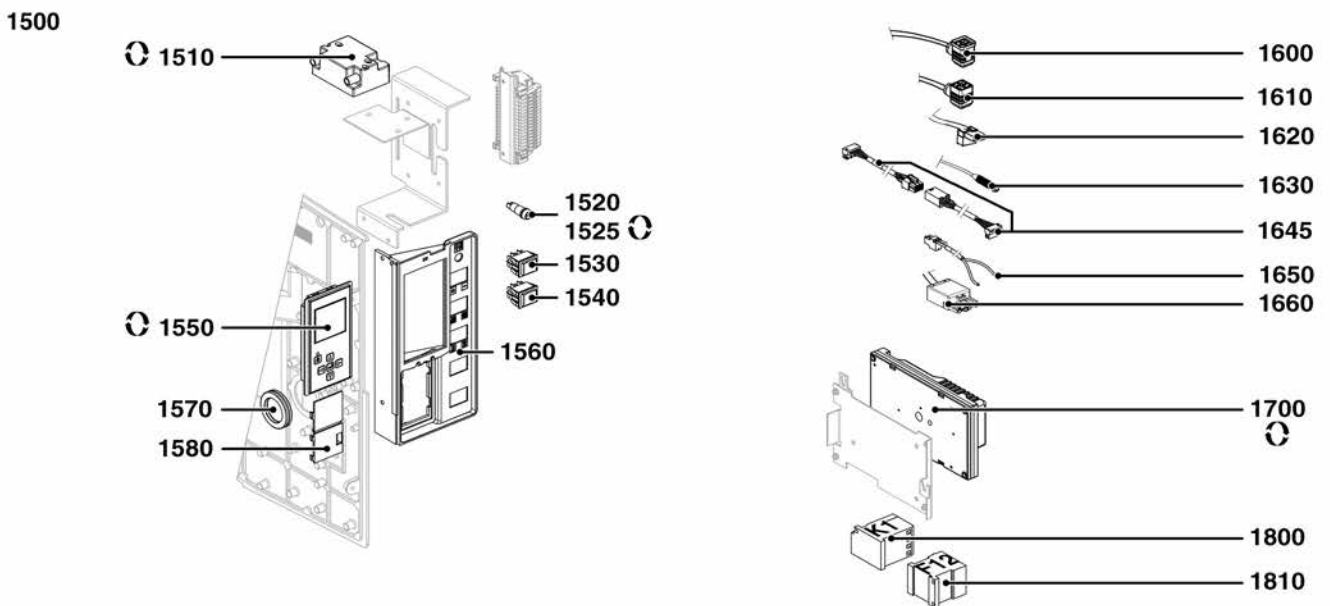

SPARE PARTS EXPLODED VIEW GAS BURNERS

Model

CB-VG5M R/TC (/PED)

R8220163-01 - 27/01/2016

CB-VG5M R/TC (/PED)

Gas burners

1	3834722	BB-VG5.950 M R /TC	01-2016	-
2	3834728	BB-VG5.950 M R /TC/PED	01-2016	-
3	3834723	BB-VG5.1200 M R /TC	01-2016	-
4	3834729	BB-VG5.1200 M R /TC/PED	01-2016	-
5	3835823	CH-G0633 – T1/KN	01-2016	-
6	3835824	CH-G0633 – T2/KL	01-2016	-
7	3835825	CH-G0633 – T3/KM	01-2016	-
8	3835826	CH-G0634 – T1/KN	01-2016	-
9	3835827	CH-G0634 – T2/KL	01-2016	-
10	3835828	CH-G0634 – T3/KM	01-2016	-
11	3833639	GT-d415 - 3/4"-Rp1"1/4 /TC	01-2013	-
12	3834659	GT-D420-1"1/2-RP2" /TC	02-2015	-
13	3834660	GT-D421-2"-RP2" /TC	02-2015	-
14	3834661	GT-D422-65-DN65 /TC	02-2015	-
15	3834662	GT-S42-65-DN65 /TC	02-2015	-

Col	Reference	Model type	Begin	End