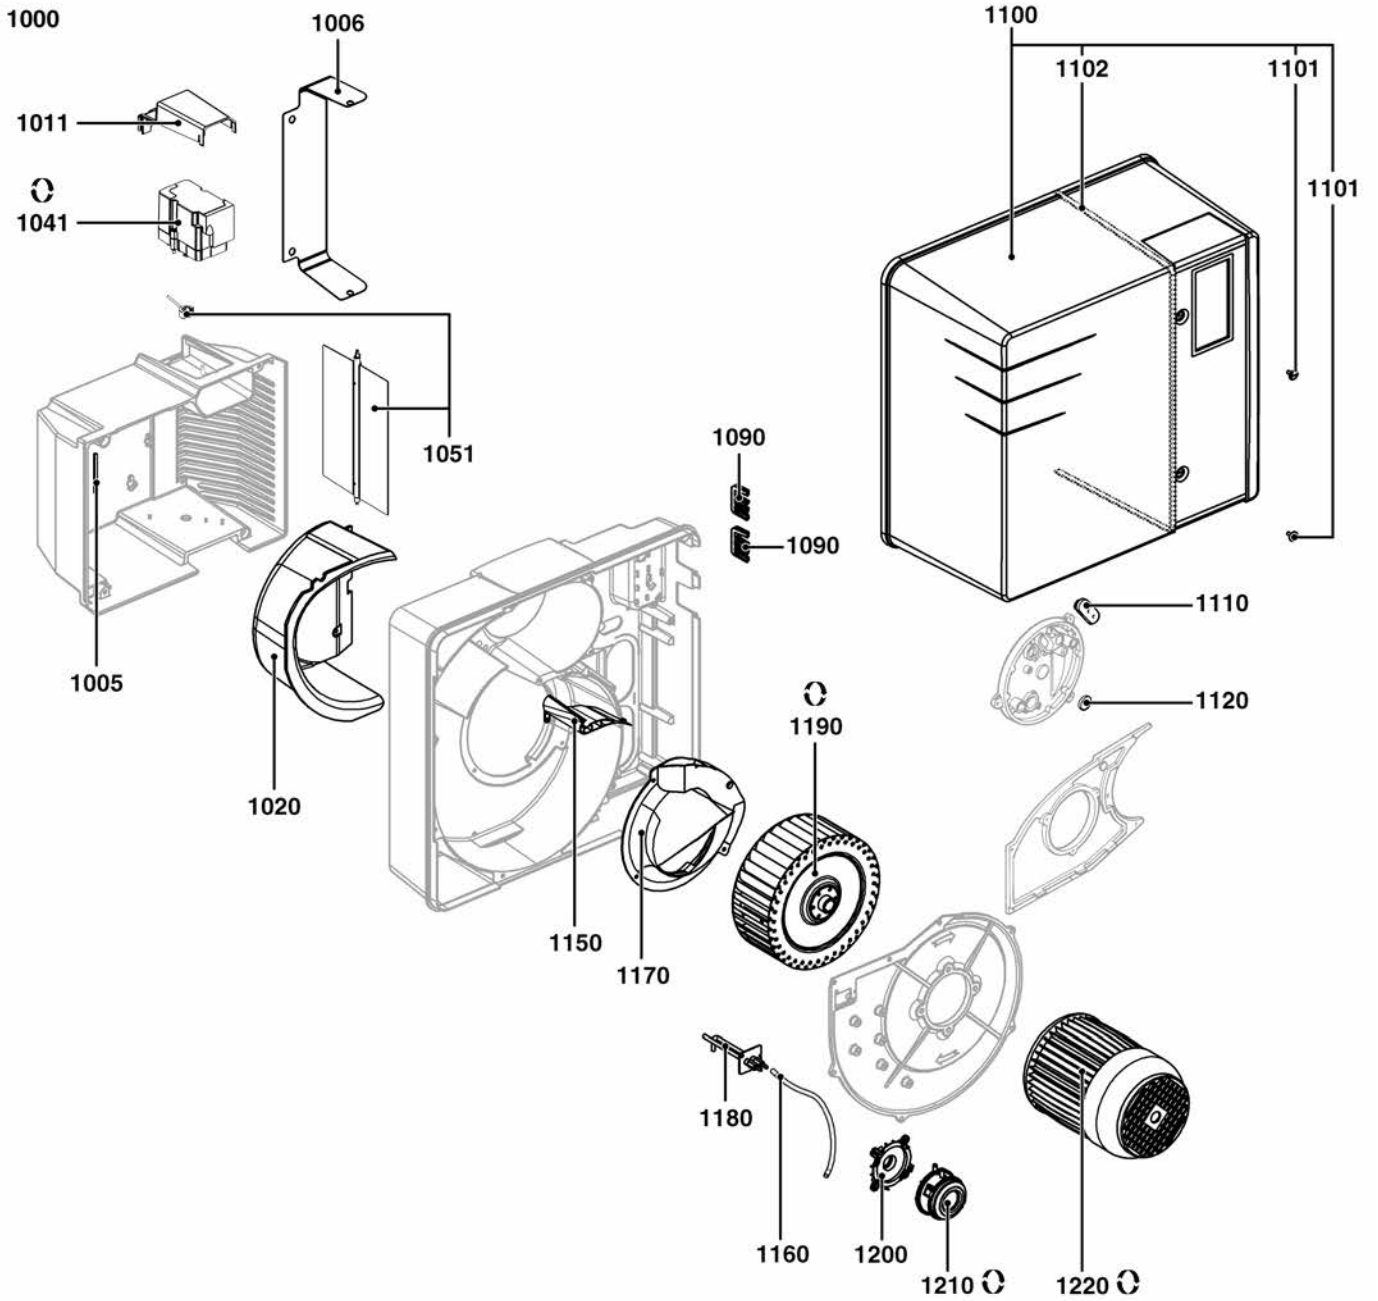

SPARE PARTS EXPLODED VIEW GAS BURNERS

Model

CB-VG5M R/TC (/PED)

R8220163-01 - 27/01/2016

CB-VG5M R/TC (/PED)

Gas burners

1	3834722	BB-VG5.950 M R /TC	01-2016	-
2	3834728	BB-VG5.950 M R /TC/PED	01-2016	-
3	3834723	BB-VG5.1200 M R /TC	01-2016	-
4	3834729	BB-VG5.1200 M R /TC/PED	01-2016	-
5	3835823	CH-G0633 – T1/KN	01-2016	-
6	3835824	CH-G0633 – T2/KL	01-2016	-
7	3835825	CH-G0633 – T3/KM	01-2016	-
8	3835826	CH-G0634 – T1/KN	01-2016	-
9	3835827	CH-G0634 – T2/KL	01-2016	-
10	3835828	CH-G0634 – T3/KM	01-2016	-
11	3833639	GT-d415 - 3/4"-Rp1"1/4 /TC	01-2013	-
12	3834659	GT-D420-1"1/2-RP2" /TC	02-2015	-
13	3834660	GT-D421-2"-RP2" /TC	02-2015	-
14	3834661	GT-D422-65-DN65 /TC	02-2015	-
15	3834662	GT-S42-65-DN65 /TC	02-2015	-

Col	Reference	Model type	Begin	End