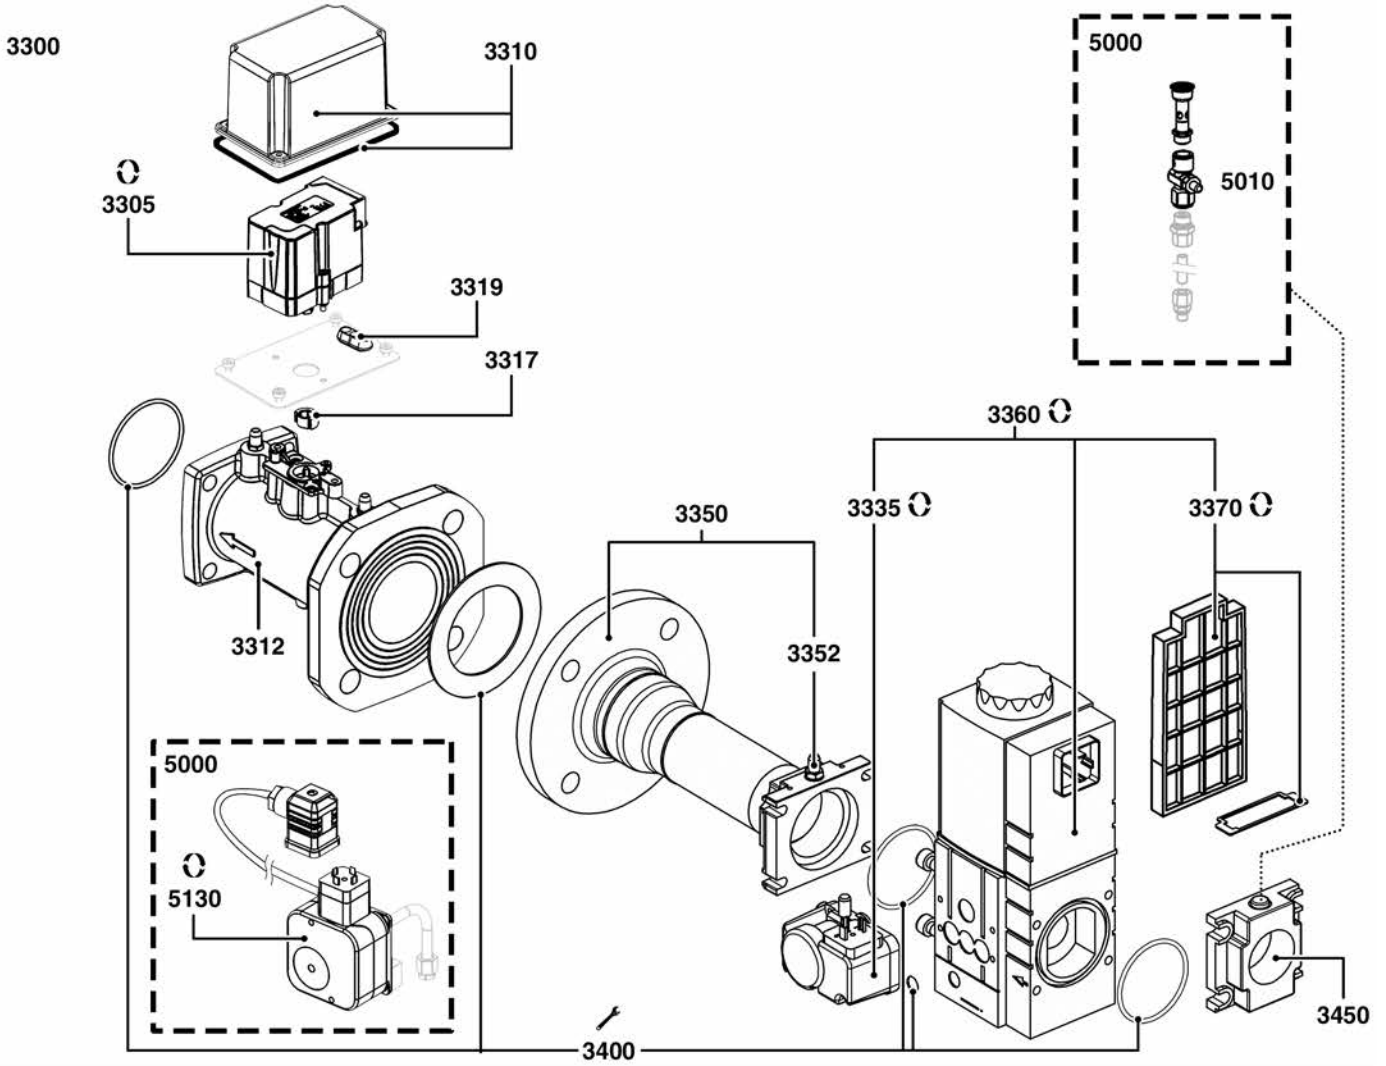

Col	Reference	Model type	Begin	End
-----	-----------	------------	-------	-----

Description	Manf. Pt. N	Type	<table border="1"> <tr> <th colspan="18"> <div style="display: flex; justify-content: space-between;"> <span>BB-VG6-1600 M R/TC</span> <span>BB-VG6-1600 M R/TC/PED</span> <span>BB-VG6-2100 M R/TC</span> <span>BB-VG6-2100 M R/TC/PED</span> <span>CH-G0732 - T1/KN</span> <span>CH-G0732 - T2/KL</span> <span>CH-G0733 - T3/KM</span> <span>CH-G0733 - T1/KN</span> <span>CH-G0733 - T2/KL</span> <span>CH-G0733 - T3/KM</span> <span>GT-D420-1-1/2-RRP2/TC</span> <span>GT-D422-65-DN65/TC</span> <span>GT-S42-85-DN65/TC</span> </div> </th> </tr> <tr> <th>1</th><th>2</th><th>3</th><th>4</th><th>5</th><th>6</th><th>7</th><th>8</th><th>9</th><th>10</th><th>11</th><th>12</th><th>13</th><th>14</th><th>15</th><th>16</th><th>17</th><th>18</th> <th>From</th><th>to</th> </tr> </table>																		<div style="display: flex; justify-content: space-between;"> <span>BB-VG6-1600 M R/TC</span> <span>BB-VG6-1600 M R/TC/PED</span> <span>BB-VG6-2100 M R/TC</span> <span>BB-VG6-2100 M R/TC/PED</span> <span>CH-G0732 - T1/KN</span> <span>CH-G0732 - T2/KL</span> <span>CH-G0733 - T3/KM</span> <span>CH-G0733 - T1/KN</span> <span>CH-G0733 - T2/KL</span> <span>CH-G0733 - T3/KM</span> <span>GT-D420-1-1/2-RRP2/TC</span> <span>GT-D422-65-DN65/TC</span> <span>GT-S42-85-DN65/TC</span> </div>																		1	2	3	4	5	6	7	8	9	10	11	12	13	14	15	16	17	18	From	to
			<div style="display: flex; justify-content: space-between;"> <span>BB-VG6-1600 M R/TC</span> <span>BB-VG6-1600 M R/TC/PED</span> <span>BB-VG6-2100 M R/TC</span> <span>BB-VG6-2100 M R/TC/PED</span> <span>CH-G0732 - T1/KN</span> <span>CH-G0732 - T2/KL</span> <span>CH-G0733 - T3/KM</span> <span>CH-G0733 - T1/KN</span> <span>CH-G0733 - T2/KL</span> <span>CH-G0733 - T3/KM</span> <span>GT-D420-1-1/2-RRP2/TC</span> <span>GT-D422-65-DN65/TC</span> <span>GT-S42-85-DN65/TC</span> </div>																																																							
1	2	3	4	5	6	7	8	9	10	11	12	13	14	15	16	17	18	From	to																																							
<b>2000 COMBUSTION HEAD</b>																																																										
2020 BAFFLE PLATE D145/50X13,5 8SL. 6DRIL	65326673																																																									
BAFFLE PLATE D168/50 8SL 7DRIL.	13009711																																																									
2040 ELECTROD.BLOC.27X55 d6,4 D2X23 45°+SCREW	13009726																																																									
2041 ELECTRODE SUPPORT	13010050																																																									
2046 WASHER HEAD SCREW M4/ELECTRODES BLOCK	13010049																																																									
2047 FLANGE 20X11X2,6 FIX. ELECTRODE	13009725																																																									
2070 IGNITION CABLES L950	13009727																																																									
2071 ROUND CONNECTOR CABLE ALU.ION X2	13010056																																																									
2090 IONISATION PROBE D8X120 d6,4 D4X36	13009626																																																									
2095 IONISATION CABLE SIL.F.MC4-D6,35X950	13009728																																																									
2100 GAS LINE ASS. VG6R/NC160/210G KL/T2	13010052																																																									
GAS LINE ASS. VG6R/NC160/210G KM/T3	13010053																																																									
GAS LINE ASS. VG6R/NC160/210G KN/T1	13010051																																																									
2120 GAS ELBOW + TUBE T1/KN	13009732																																																									
GAS ELBOW + TUBE T2/KL	13009733																																																									
GAS ELBOW + TUBE T3/KM	13009734																																																									
2125 O-RING D.75X4	13009731																																																									
2140 FLAME TUBE D227/145/205 L343	65326670																																																									
FLAME TUBE D227/145/205 L443	65326672																																																									
FLAME TUBE D227/145/205 L543	65326671																																																									
FLAME TUBE D227/172/190 L343	13009760																																																									
FLAME TUBE D227/172/190 L443	13009762																																																									
FLAME TUBE D227/172/190 L543	13009761																																																									
2145 PRESSURE TAP R1/8	13009722																																																									
2146 STRAIGHT UNION	13009721																																																									
2150 GASKET/BOILER FRONT 326X335X3	13009719																																																									
2170 BURNER TUBE SCREW FIX. KIT (X3)	13009723																																																									
2600 HINGE KIT	13009724																																																									
2710 NATURAL GAS ACCESS. KIT	13010048	G20-G25																																																								
2711 PROPANE ACCESS. KIT	13007041	G31																																																								
2712 SHUTTER/NOZZLE	13010046																																																									
2714 SET OF GAS NOZZLES	13010047																																																									
2718 IGNITION NOZZLE	13014075																																																									
2785 STAR GAS HEAD	13009730																																																									