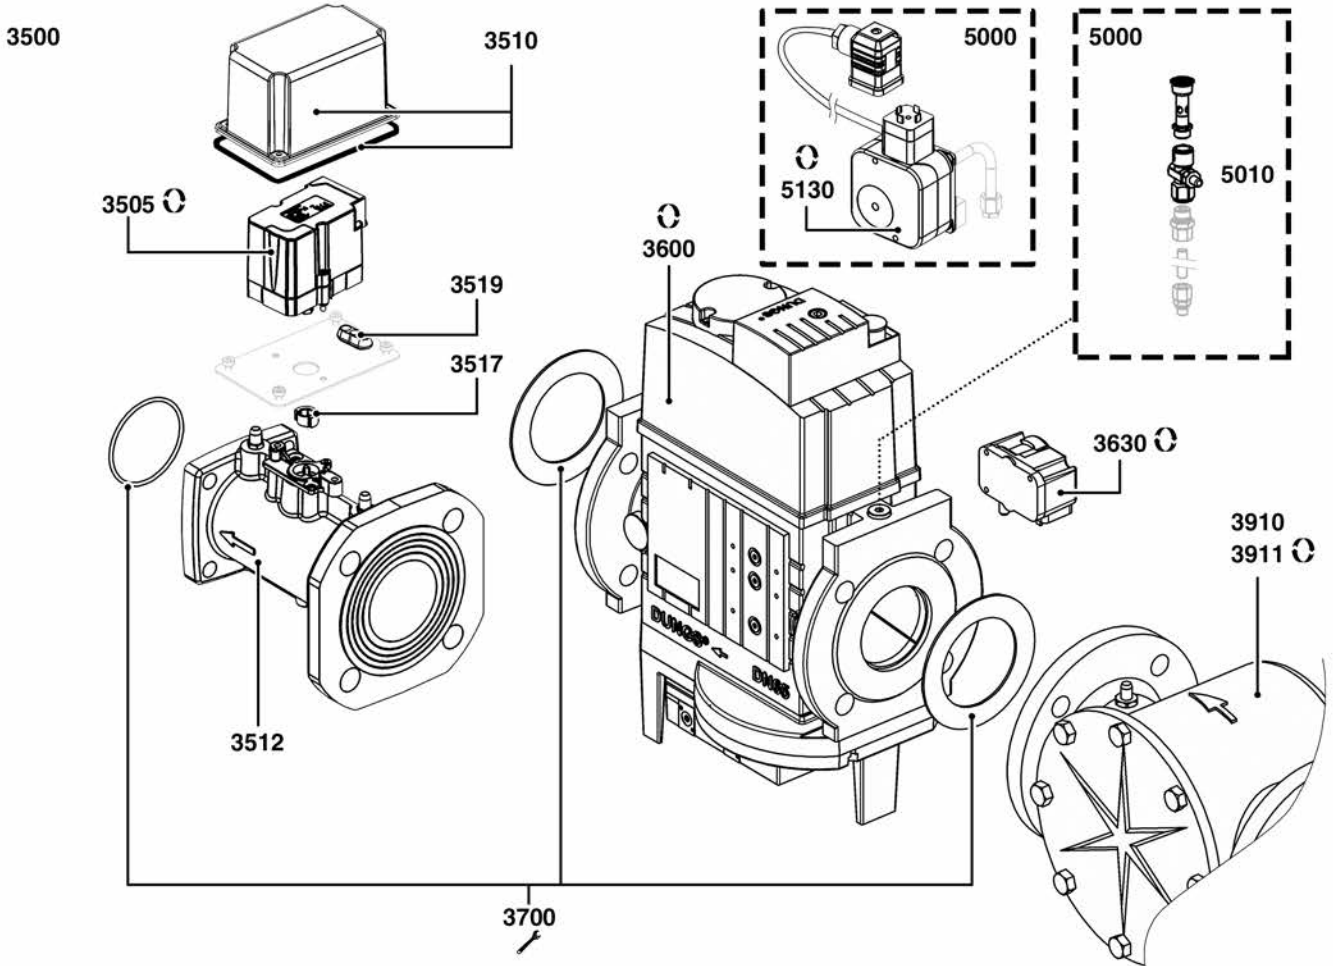

Col	Reference	Model type	Begin	End
-----	-----------	------------	-------	-----

Description	Manf. Pt. N	Type	<table border="1"> <tr> <th colspan="18"> <div style="display: flex; justify-content: space-between;"> <span>BB-VG6-1600 M R/TC</span> <span>BB-VG6-1600 M R/TC/PED</span> <span>BB-VG6-2100 M R/TC</span> <span>BB-VG6-2100 M R/TC/PED</span> <span>CH-G0732 - T1/KN</span> <span>CH-G0732 - T2/KL</span> <span>CH-G0733 - T3/KM</span> <span>CH-G0733 - T1/KN</span> <span>CH-G0733 - T2/KL</span> <span>CH-G0733 - T3/KM</span> <span>GT-D420-1-1/2-RRP2/TC</span> <span>GT-D422-65-DN65/TC</span> <span>GT-S42-85-DN65/TC</span> </div> </th> </tr> <tr> <th>1</th><th>2</th><th>3</th><th>4</th><th>5</th><th>6</th><th>7</th><th>8</th><th>9</th><th>10</th><th>11</th><th>12</th><th>13</th><th>14</th><th>15</th><th>16</th><th>17</th><th>18</th> <th>From</th><th>to</th> </tr> </table>																		<div style="display: flex; justify-content: space-between;"> <span>BB-VG6-1600 M R/TC</span> <span>BB-VG6-1600 M R/TC/PED</span> <span>BB-VG6-2100 M R/TC</span> <span>BB-VG6-2100 M R/TC/PED</span> <span>CH-G0732 - T1/KN</span> <span>CH-G0732 - T2/KL</span> <span>CH-G0733 - T3/KM</span> <span>CH-G0733 - T1/KN</span> <span>CH-G0733 - T2/KL</span> <span>CH-G0733 - T3/KM</span> <span>GT-D420-1-1/2-RRP2/TC</span> <span>GT-D422-65-DN65/TC</span> <span>GT-S42-85-DN65/TC</span> </div>																		1	2	3	4	5	6	7	8	9	10	11	12	13	14	15	16	17	18	From	to
			<div style="display: flex; justify-content: space-between;"> <span>BB-VG6-1600 M R/TC</span> <span>BB-VG6-1600 M R/TC/PED</span> <span>BB-VG6-2100 M R/TC</span> <span>BB-VG6-2100 M R/TC/PED</span> <span>CH-G0732 - T1/KN</span> <span>CH-G0732 - T2/KL</span> <span>CH-G0733 - T3/KM</span> <span>CH-G0733 - T1/KN</span> <span>CH-G0733 - T2/KL</span> <span>CH-G0733 - T3/KM</span> <span>GT-D420-1-1/2-RRP2/TC</span> <span>GT-D422-65-DN65/TC</span> <span>GT-S42-85-DN65/TC</span> </div>																																																							
1	2	3	4	5	6	7	8	9	10	11	12	13	14	15	16	17	18	From	to																																							
<b>2000 COMBUSTION HEAD</b>																																																										
2020 BAFFLE PLATE D145/50X13,5 8SL. 6DRIL	65326673																																																									
BAFFLE PLATE D168/50 8SL 7DRIL.	13009711																																																									
2040 ELECTROD.BLOC.27X55 d6,4 D2X23 45°+SCREW	13009726																																																									
2041 ELECTRODE SUPPORT	13010050																																																									
2046 WASHER HEAD SCREW M4/ELECTRODES BLOCK	13010049																																																									
2047 FLANGE 20X11X2,6 FIX. ELECTRODE	13009725																																																									
2070 IGNITION CABLES L950	13009727																																																									
2071 ROUND CONNECTOR CABLE ALU.ION X2	13010056																																																									
2090 IONISATION PROBE D8X120 d6,4 D4X36	13009626																																																									
2095 IONISATION CABLE SIL.F.MC4-D6,35X950	13009728																																																									
2100 GAS LINE ASS. VG6R/NC160/210G KL/T2	13010052																																																									
GAS LINE ASS. VG6R/NC160/210G KM/T3	13010053																																																									
GAS LINE ASS. VG6R/NC160/210G KN/T1	13010051																																																									
2120 GAS ELBOW + TUBE T1/KN	13009732																																																									
GAS ELBOW + TUBE T2/KL	13009733																																																									
GAS ELBOW + TUBE T3/KM	13009734																																																									
2125 O-RING D.75X4	13009731																																																									
2140 FLAME TUBE D227/145/205 L343	65326670																																																									
FLAME TUBE D227/145/205 L443	65326672																																																									
FLAME TUBE D227/145/205 L543	65326671																																																									
FLAME TUBE D227/172/190 L343	13009760																																																									
FLAME TUBE D227/172/190 L443	13009762																																																									
FLAME TUBE D227/172/190 L543	13009761																																																									
2145 PRESSURE TAP R1/8	13009722																																																									
2146 STRAIGHT UNION	13009721																																																									
2150 GASKET/BOILER FRONT 326X335X3	13009719																																																									
2170 BURNER TUBE SCREW FIX. KIT (X3)	13009723																																																									
2600 HINGE KIT	13009724																																																									
2710 NATURAL GAS ACCESS. KIT	13010048	G20-G25																																																								
2711 PROPANE ACCESS. KIT	13007041	G31																																																								
2712 SHUTTER/NOZZLE	13010046																																																									
2714 SET OF GAS NOZZLES	13010047																																																									
2718 IGNITION NOZZLE	13014075																																																									
2785 STAR GAS HEAD	13009730																																																									